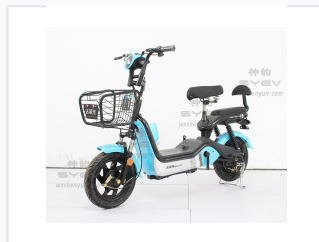

ADDITIONAL IMAGES

Overview

Designed for Urban Mobility

The SY-JD electric bicycle offers a practical and eco-friendly solution for daily urban commuting and leisure rides. Built with a durable steel frame and a convenient step-through design, this bicycle ensures easy mounting and dismounting for riders of all abilities. It comes fully equipped for functionality with a front basket, rear cargo rack, and comfortable seating with an integrated backrest.

Technical Specifications

Battery Type	Lead-acid battery
Frame Construction	Steel
Frame Style	Step-through

Features

Included Accessories

- Front storage basket
- Rear cargo rack
- Front and rear fenders
- Passenger backrest
- Headlight and rear lights

Applications	Urban Commuting, Recreational Use, Daily Transport