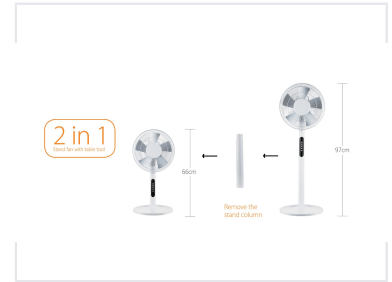

Electric 2-in-1 Stand and Table Fan with Remote

This 2-in-1 electric fan can be used as a stand fan or a table fan. It features a remote control, 7-hour timer, and three wind modes.

ADDITIONAL IMAGES

Product Overview

Versatile Cooling Solution

The ZF1205/ZF1205-RC is a 12-inch 2-in-1 electric fan designed for maximum adaptability in both home and office environments. It features a modular design that allows for quick transformation between a tall stand fan and a compact table fan. With customizable airflow, quiet operation, and oscillation capabilities, this unit ensures reliable comfort throughout the day.

Technical Specifications

Motor Power

40 W

Motor Power

Fan Diameter	12 inch
Speed Settings	3
Timer Duration	7 hours
Wind Modes	Normal, Natural, Sleep

Design and Versatility

Configuration

2-in-1 • Stand Fan • Table Fan

Operation Methods

- Remote Control
- Push-button controls

Adjustable Height	66cm to 97cm
-------------------	--------------