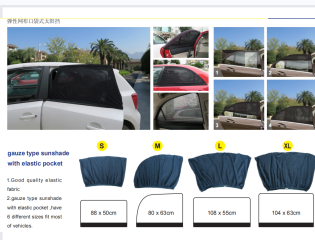

Elastic Mesh Car Window Sunshade with Pocket

Elastic mesh car window sunshades feature an elastic pocket for easy installation and a snug fit. Available in multiple sizes to fit most vehicle windows, these gauze-type sunshades provide effective sun protection while maintaining visibility.

ADDITIONAL IMAGES

Product Overview

Premium Elastic Mesh Sunshade

This high-quality mesh car window sunshade features a convenient built-in pocket design for effortless installation and a secure fit. Constructed from breathable, low-elastic gauze fabric, it significantly reduces vehicle cabin temperatures while effectively blocking direct sunlight. Designed for versatility, the shade easily stretches over window frames to provide comprehensive coverage without sacrificing driver visibility.

Technical Specifications

Available Dimensions

Size	Dimensions (cm)
S	88 x 50
M	80 x 63
L	108 x 55
XL	104 x 63

Vehicle Compatibility

Universal Fit • Most Passenger Vehicles

Material Composition

Low-elastic black mesh gauze

Key Features

Elastic pocket design, Gauze type mesh, UV glare reduction, Heat reduction, Easy installation, Foldable