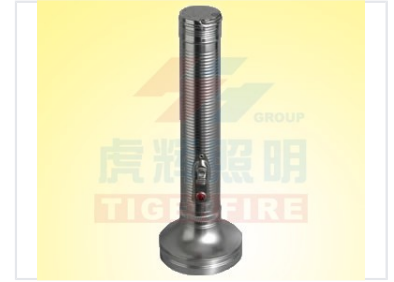

Durable Metal Casing Flashlight

This flashlight is designed for various lighting needs. It is constructed with a robust metal casing, offering enhanced protection against impacts and harsh conditions.

Product Overview

Rugged Professional Lighting

This durable flashlight is engineered for reliable performance in demanding environments. Featuring a robust metal casing, it provides exceptional resistance to impacts and wear. Its ergonomic design includes a ribbed body for a secure grip and a wide base, allowing for stable vertical placement when hands-free operation is required.

Technical Specifications

Casing Material	Metal
Body Design	Ribbed for enhanced grip
Base Design	Wide base for stable standing

Product Features

Recommended Use	Professional, Personal
Lighting Performance	Focused beam for clear visibility in low-light environments