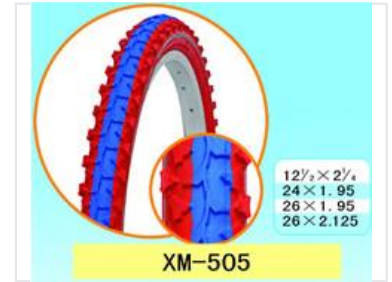

Durable Bicycle Tire for Varied Conditions

This bicycle tire is designed for high performance across various riding conditions. It is available in multiple sizes to fit different bike types and features durable construction for long-lasting use and reliable traction.

Product Overview

High-Performance Bicycle Tire

This high-performance bicycle tire is engineered for versatility across a wide range of riding conditions. Built with a durable construction, it ensures long-lasting reliability and consistent traction for daily use. It is available in multiple sizing options to accommodate various bicycle types and rider needs.

Technical Specifications

Available Sizes

- 12 1/2 x 2 1/4
- 24 x 1.95
- 26 x 1.95
- 26 x 2.125

Model Number	XM-505

Key Features