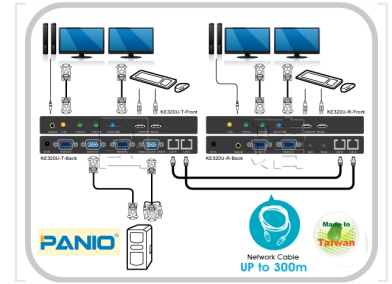

# Dual VGA USB KVM Extender 300m

This KVM extender supports dual VGA, keyboard, mouse, and speakers. It allows access to a computer system from a remote console, using Cat 5e/6 cable to connect the local and remote units up to 300 meters.

### Dual VGA USB KVM Extender

This dual VGA USB KVM extender provides reliable remote access to computer systems, allowing control from a console up to 300 meters away. It supports dual VGA video, keyboard, mouse, and speaker connectivity, making it an ideal solution for extended workstation setups. By utilizing standard Cat 5e/6 cabling, it ensures a clean and efficient connection between local and remote units.