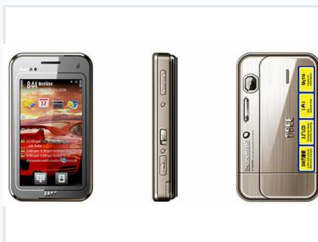

Dual SIM Feature Phone

This is a dual SIM feature phone which supports GSM networks. It has a 3.0 inch QVGA display and a 2.0 mega pixel camera.

ADDITIONAL IMAGES

Overview

Compact Dual SIM Connectivity

This feature phone offers reliable dual SIM standby capability, perfect for managing personal and professional lines on a single device. Designed for portability and ease of use, it features a 3.0-inch QVGA display and a durable form factor. It includes essential multimedia tools like a digital camera, FM radio, and media playback support, making it a versatile communication solution.

Technical Specifications

Network Support	GSM 900, GSM 1800, GSM 1900
SIM Configuration	Dual SIM (GSM+GSM) with Dual Standby

Display & Design

Display Size	3.0-inch QVGA
Dimensions	96 x 53 x 16 mm

Hardware & Performance

Camera	2 MP
Battery Capacity	850 mAh
External Storage	T-Flash up to 4GB

Multimedia & Features

Supported Formats

- MP3
- Mpeg4
- 3GP
- MIDI
- WAV
- AAC

Additional Features

Bluetooth • FM Radio • Double Speakers