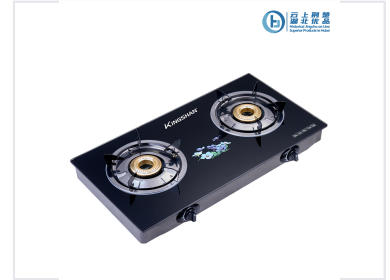

Dual Burner Glass Top Gas Stove

This high-efficiency gas stove features dual burners and a durable glass top for lasting quality. Designed for reliable performance and ease of use, it offers both style and functionality for any modern kitchen.

Product Overview

High-Efficiency Dual Burner Gas Stove

This high-efficiency gas stove features a sleek, durable glass top designed for modern kitchen environments. Engineered for reliable performance, it includes dual burners that provide precise flame control for versatile cooking needs. Combining style with practical functionality, this unit is an ideal solution for professional or residential culinary setups.

Design & Construction

Surface Material	Tempered Glass
Number of Burners	2
Key Features	Glass Top, Dual Burner, Precise Flame Control

Performance

Performance Highlights

2 units

Burner Count