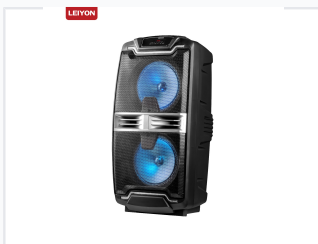

Dual 8-Inch Trolley PA Speaker with Rechargeable Battery

This PA speaker system features double 8-inch speakers for powerful and clear audio. Designed as a trolley speaker, it includes a built-in rechargeable battery for portability and convenience.

ADDITIONAL IMAGES

Overview

Portable Dual 8-Inch PA System

This versatile PA speaker system features a dual 8-inch driver configuration, delivering powerful and clear audio performance suitable for both indoor and outdoor events. Designed for maximum portability, the unit includes a built-in rechargeable battery and a convenient trolley design with wheels. It offers a comprehensive suite of connectivity options, including Bluetooth, USB, TF card, and FM radio, making it an ideal solution for mobile DJs, public announcements, and recreational audio needs.

Connectivity & Features

Karaoke & Control

- Digital ECHO for Karaoke
- Microphone Priority Function
- 6-Tact Switch Control Panel
- Rotary Volume/Bass/Treble/Echo Controls
- 4-Digit LED Display

Connectivity