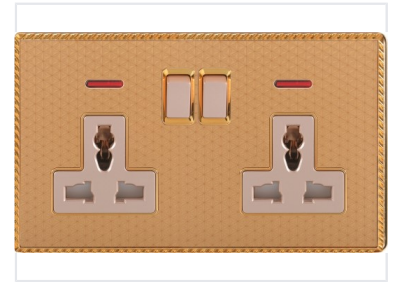

Double Electrical Socket with Light Switches

This double electrical socket includes two standard power outlets and two adjacent light switches. It features a decorative, patterned faceplate with gold trim and red indicator lights.

Product Overview

Premium Multi-Functional Socket

This double multi-socket integration combines high-utility power delivery with convenient dual-switch light control. Featuring an elegant gold-colored decorative faceplate and a sophisticated textured surface, this unit is designed to elevate both residential and commercial electrical installations. The integrated indicator lamps ensure users can easily identify the power status of each outlet for enhanced safety and operational clarity.

Technical Specifications

Aesthetics

- Decorative gold-colored faceplate
- Patterned surface texture
- Gold trim edge finishing

Configuration

Double Socket, Dual Switch, Indicator Lamp

Status Indicators

Yes