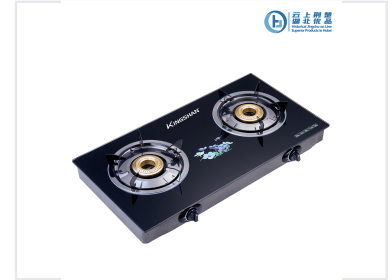

Double Burner Gas Cooktop

This gas cooktop features two burners for versatile cooking. It has a black glass top, stainless steel burners, and individual control knobs.

Product Overview

Professional Double Burner Cooktop

This double burner gas cooktop is engineered for efficient and reliable performance in professional cooking environments. Featuring a durable black glass top and high-quality stainless steel burners, it combines aesthetic appeal with robust functionality. Designed for precision, each burner is equipped with individual control knobs, making it an ideal choice for consistent culinary results.

Design & Build

Surface Material	Black Glass
Burner Material	Stainless Steel
Design Features	Floral Pattern, Glass Top, Individual Control Knobs

Performance

Number of Burners	2
Control Mechanism	Individual Manual Knobs