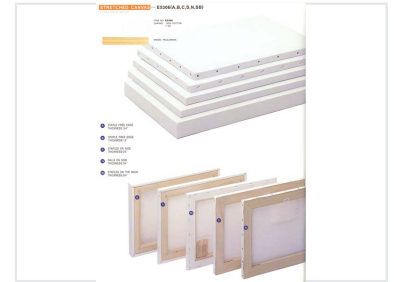

Dishwasher and Disinfecting Machine

This is a combined dishwasher and disinfecting apparatus. It efficiently cleans and sterilizes dishes.

Product Overview

Professional Stretched Canvas for Artists

This high-quality stretched canvas is designed for professional artistic applications, offering versatile mounting options to suit various framing preferences. Crafted from 100% cotton with a 7 oz weight, it provides a durable and reliable surface for diverse painting techniques. The frame is constructed from premium Paulownia wood, ensuring structural integrity and longevity for your finished artwork.

Material & Construction

Canvas Material	100% Cotton
Canvas Weight	7 oz
Frame Material	Paulownia Wood

Configuration Options

Available Thicknesses

- 3/4 inch
- 1 1/2 inch

Mounting Styles

Staple-free edge, Staples on side, Nails on side, Staples on back