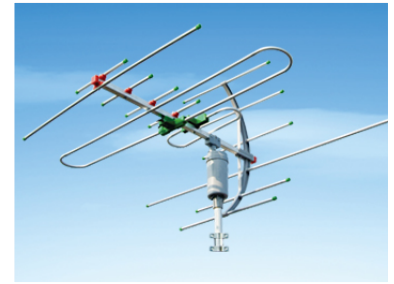

Directional Outdoor TV Antenna

This high-gain directional TV antenna is designed for receiving over-the-air digital television signals. It features a multi-element design and durable construction for outdoor use.

Product Overview

High-Performance Outdoor Digital Reception

This directional outdoor TV antenna is engineered for superior over-the-air digital television signal acquisition. Featuring a sophisticated multi-element design, it incorporates reflectors, directors, and a driven element to maximize signal strength and clarity. Built for durability, the antenna is weather-resistant and designed to handle outdoor environmental demands while providing reliable coverage for both VHF and UHF frequency bands.

Technical Specifications

Supported Frequency Bands	VHF, UHF
Design Type	Multi-element directional
Weather Resistance	Yes

Installation

Mounting Options

- Mast mount compatible
- Rooftop installation hardware included