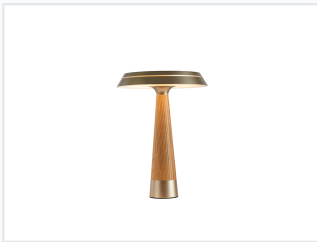

Dimmable Bedside Table Lamp with Wood Base

This modern table lamp is designed for residential use in bedrooms and living rooms. It features a dimmable light source and a sleek design with a wooden base.

ADDITIONAL IMAGES

Product Overview

Elegant white finish design, perfect for creating a cozy atmosphere.

Modern Ambient Lighting

This modern table lamp combines a minimalist aesthetic with functional design, making it an ideal choice for residential spaces. Featuring a conical wooden base and a sleek, dimmable LED light source, it offers adjustable brightness to create a cozy, ambient atmosphere. Its versatile design fits perfectly on bedside tables, desks, or side tables, enhancing any contemporary interior.

Design & Materials

Sleek design combining wood and metal for a warm, inviting ambiance.

Black finish variant featuring a flat, disc-like shade for downward lighting.

Available Finishes

White • Black • Champagne

Design Style

Modern, Minimalist, Contemporary

Materials

Wood, Metal

Technical Specifications

Minimalist white design with a wooden base, suitable for various interior styles.

Light Source

Integrated LED