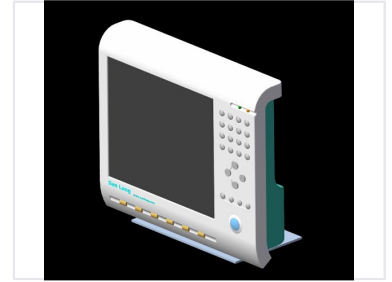

Digital Picture Display

This digital picture display features a screen and multiple control buttons. It is designed for displaying digital images and visual content with a modern aesthetic.

Product Overview

Modern Digital Display Solution

This Digital Picture Display offers a sleek and modern design, perfect for professional or personal environments. Featuring a high-quality screen and intuitive button controls, it provides a seamless way to showcase digital images and visual content. The included stable base ensures secure placement on any flat surface, making it an ideal choice for desktop or counter displays.

Design & Build

Design Style

Sleek • Modern • Professional

Display Type

Digital Photo Frame

Control & Interface

Control Method

- Integrated physical buttons
- Manual interface control

Installation

Mounting & Placement

Stable base for tabletop placement

Functionality

Primary Application

Digital Images, Visual Content, Photo Display