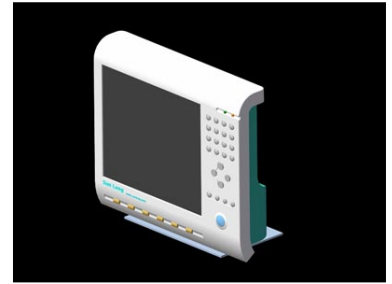

Digital Photo Display Frame

This digital photo frame features a high-resolution display and multiple control buttons. It is designed for tabletop placement and offers a user-friendly interface for easy navigation and playback of digital photos and videos.

Overview

Modern Digital Photo Display

This high-resolution digital photo frame offers a sleek and modern design, perfect for professional or personal tabletop displays. It features a user-friendly interface with multiple control buttons for easy navigation of your digital media. Designed for versatility, it supports both high-quality photo and video playback to bring your digital memories to life.

Key Features

Main Features

1 unit

High-Resolution Display

1 unit

Video Playback Support

Design & Build

Design Aesthetic

Sleek • Modern • Professional

Placement

Tabletop

Operation

Control System

- Integrated control buttons
- User-friendly interface
- Easy navigation menu

Media Support

Supported Media