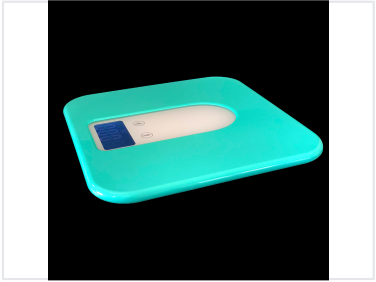

Digital Personal Weight Scale with LCD Display

This digital personal weight scale accurately measures weight. It features a clear LCD display for easy reading.

ADDITIONAL IMAGES

Product Overview

Professional Precision Scale

This high-precision digital weight scale is designed for reliable and accurate measurements, featuring a robust strain gauge sensor system. Its modern design incorporates a large, backlit LCD display for easy reading and a durable, comfortable standing surface with a sleek glass insert. With a capacity of 180kg, this scale is an ideal addition for personal health tracking or professional wellness environments.

Performance Metrics

Capacity

180 kg

Weight Capacity

Technical Details

Sensor Technology	High precision strain gauge sensor system
LCD Display Dimensions	82x44mm
Power Source	4xAAA batteries (not included)

Features

Key Features	Automatic switch-off, Overload indicator, Backlit display, Kg/lb unit selection
--------------	---

Physical Specifications

Logistics & Packing

Item	Specification
Quantity per Carton	6 pcs
Master Carton Measurements	34.2 x 5.8 x 34.5 cm
Standard Packaging	White box or customized box
Scale Size	31.5 x 31.5 x 26 cm