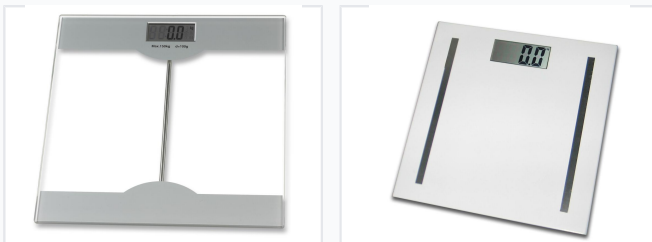

Digital Personal Scale with Tempered Glass Platform

This digital personal scale features a 6.0mm tempered glass platform for durability. It is equipped with a foot tap switch for easy activation and can be customized with various colors and artwork.

ADDITIONAL IMAGES

Product Overview

Modern Digital Personal Scale

This ultra-thin digital personal scale features a durable 6.0mm tempered glass platform, designed to combine safety with a sleek, modern aesthetic. Equipped with high-precision sensors, it offers reliable weight tracking with automatic zero resetting and a clear LCD display. It is an ideal solution for home health monitoring, blending functionality with a minimalist design that complements any environment.

Measurement Specifications

Maximum Capacity

150 kg
Capacity

330 lb
Capacity

Measurement Precision

0.1 kg

Design & Build

Platform Material	6.0mm Tempered Glass
Display Type	4-digit LCD, 22mm (1 inch)
Key Features	Ultra-thin design, Foot tap switch, Auto zero resetting, Overload indicator, Low battery indicator

Power & Logistics

Packaging Dimensions

Option	Gift Box Size (cm)	Carton Size (cm)
Option 1	28.8 x 4 x 28.8	42 x 30 x 31
Option 2	31.8 x 5.3 x 31.3	56 x 33 x 33

Power Source	1 x CR2032 Li-ion battery
--------------	---------------------------