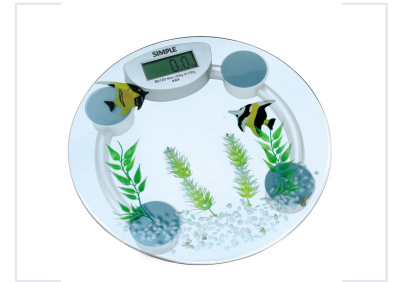

# Digital Personal Scale with Aquarium Design

This digital scale features a circular glass platform with an aquarium design. It accurately measures weight with a maximum capacity of 150kg and a precision of 100g.

### Aesthetic Personal Weighing Solution

This digital personal scale combines accurate body weight monitoring with a unique, relaxing aquarium-themed design. Featuring a durable circular glass platform, it integrates seamlessly into home environments while providing reliable daily metrics. Designed for user-friendly operation, it offers a simple digital interface with precise measurements for domestic use.