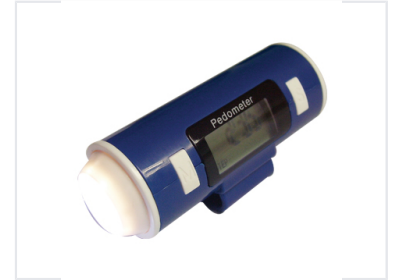

Digital Pedometer with Emergency Alarm and LED Torch

This digital pedometer accurately tracks steps, distance, and calories burned. It also includes an emergency siren and LED torch for enhanced personal safety.

Product Overview

Compact Personal Safety & Fitness Device

This versatile digital pedometer is designed for both fitness tracking and personal security. It features an integrated emergency panic alarm to ensure safety during outdoor activities and includes a built-in LED torch for added visibility. Its compact, cylindrical design makes it easy to carry, ensuring it is a reliable companion for daily exercise routines and emergency situations.

Core Features

Key Features

- Step counting functionality
- Integrated emergency panic alarm
- Built-in LED torch
- Compact and portable design

Device Specifications

Device Type

Digital Pedometer • Safety Alarm