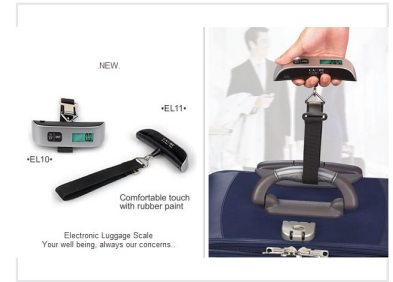

Digital Luggage Scale with Rubber Grip

This digital luggage scale accurately measures luggage weight for travel. Available in EL10 and EL11 models, it features a digital display and comfortable rubber grip.

Product Overview

Convenient Travel Weighing

This electronic luggage scale is designed to help travelers accurately measure their bags to avoid excess baggage fees and ensure compliance with airline weight restrictions. Featuring a comfortable grip with rubber paint for secure handling, it offers a user-friendly experience. The compact design ensures portability, making it an essential tool for frequent flyers.

Technical Specifications

Key Features

- Digital display for easy reading
- Comfortable rubber paint grip
- Compact and portable design
- Accurate weight measurement

Available Models

EL10, EL11

Primary Use

Luggage weighing for travel