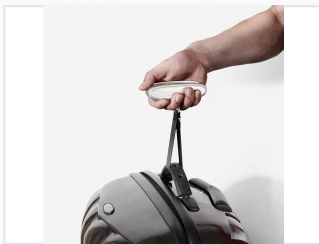

# Digital Luggage Scale with LCD Display

This luggage scale prevents overweight-baggage charges, making it essential for travel. It features a high-definition LCD display with a blue backlight for accurate weighing.

## ADDITIONAL IMAGES

### Travel Without Stress

The digital luggage scale is a compact and portable device designed to help travelers avoid overweight baggage fees with ease and precision. It features a high-definition blue film screen with a white LED display for clear visibility in any lighting condition. With a durable, aviation-grade belt and a comfortable soft-touch silicone handle, this scale combines ease of use with reliable accuracy for all your travel needs.