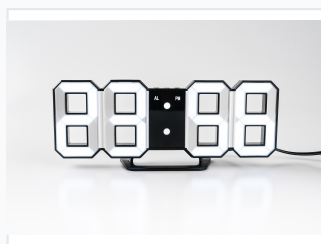

# Digital LED 24-Hour Wall Clock with Alarm

This digital LED wall clock displays the time in a 24-hour format and includes an alarm function. Its modern design allows for wall mounting or desktop placement, making it suitable for various environments.

## ADDITIONAL IMAGES

### Modern Digital Timekeeping

This versatile LED digital wall clock is designed for both professional and residential environments, offering a clear 24-hour time display. It features essential functionality including a programmable alarm with a customizable snooze duration and a dedicated night mode for comfortable viewing. With its dual mounting options and battery backup capabilities, this clock ensures reliable performance and easy integration into any workspace or home setting.