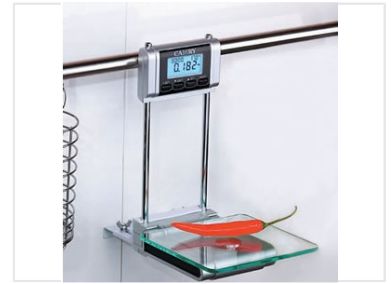

Digital Kitchen Scale with Suspension Frame

This digital kitchen scale features a clear glass platform for weighing items. Its metal frame allows the scale to be suspended from a bar or mounted on a wall.

Product Overview

Professional Suspension Kitchen Scale

This digital kitchen scale features a unique suspension frame design, allowing for convenient wall mounting or hanging from a bar to save valuable counter space. Equipped with a clear glass platform and a precise digital display, it offers reliable weighing performance for diverse culinary and commercial applications. The intuitive interface supports multiple units of measurement, making it a versatile tool for professional kitchens.

Technical Specifications

| | |
|-----------------|--------------|
| Supported Units | g, oz, lb:oz |
| Display Type | Digital |

Design & Build

| | |
|-------------------|-----------------------------------|
| Mounting Style | Suspension Frame • Wall Mountable |
| Platform Material | Clear Glass |