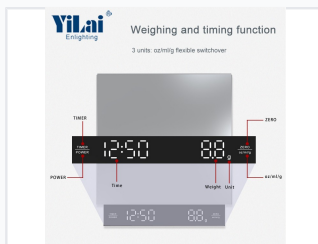

Digital Kitchen Scale with Stainless Steel Platform

This digital kitchen scale has a 3kg capacity with 0.1g accuracy. Its stainless steel platform ensures durability and easy cleaning, while its timing and weighing functions offer added convenience.

ADDITIONAL IMAGES

Overview

Professional Grade Precision Coffee Scale

This digital kitchen scale is engineered for precision, featuring a 0.1g sensitivity and a 3kg total capacity, making it ideal for specialty coffee brewing and meticulous baking. It combines simultaneous weighing and timing functions on a clear LED display to ensure consistent results every time. The durable stainless steel platform is complemented by modern USB-C recharging and a versatile tare function for professional workflow efficiency.

Performance Metrics

Performance Highlights

3 kg

Max Capacity

0.1 g

Accuracy

3

Measurement Units

Technical Specifications

The scale features a high-visibility LED display and a durable, easy-to-clean stainless steel platform.

Sensor Technology	High precision strain gauge sensor
Product Dimensions	147 x 130 x 20mm
Display	LED display screen