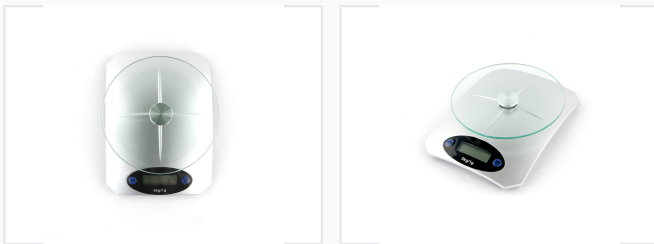

ADDITIONAL IMAGES

Product Overview

Precision Kitchen Weighing

This digital kitchen scale features a durable 4mm tempered glass platform, designed for both longevity and easy maintenance in professional or home kitchens. Equipped with a high-precision strain gauge sensor, it delivers accurate measurements up to 5kg with 1g resolution. The unit offers essential features including automatic zeroing, unit conversion, and energy-saving automatic shut-off.

Performance & Accuracy

Maximum Capacity

5 kg Max Weight	1 g Resolution

Supported Units

g, lb, oz

Design & Construction

Platform Material	4mm Tempered Glass
Product Dimensions	21 x 16.5 x 4.5 cm

Features

Key Functions

- Automatic return to zero
- Automatic power off
- Low battery indicator
- Overload indicator