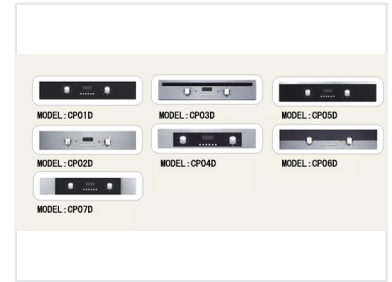

Digital Karaoke Entertainment System

This karaoke system provides versatile audio playback and performance options. It is designed for home entertainment, delivering comprehensive karaoke functionality.

Overview

Professional Karaoke Entertainment System

This digital karaoke entertainment system offers a versatile audio solution for professional and home entertainment settings. Available in multiple model configurations, these units feature intuitive control interfaces and high-quality digital displays. Designed for reliability and ease of use, the systems are available in sleek black and silver finishes to complement any audio-visual setup.

Product Models

Available Models

- CP01D
- CP02D
- CP03D
- CP04D
- CP05D
- CP06D
- CP07D

Design & Aesthetics

Interface Features

Digital Display • Control Knobs

Available Finishes

Black, Silver