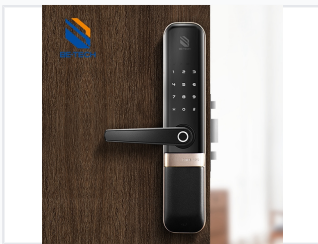

Digital Door Lock with Fingerprint, RFID Card, Touchpad, and Mobile Key Access

This digital mortise lock allows access via fingerprint, RFID card, touchpad, and mobile key. It features a 60mm backset GB lockcase.

ADDITIONAL IMAGES

Overview

Advanced Security Access

This digital door lock provides a versatile and secure access control solution suitable for both residential and commercial environments. It integrates four distinct entry methods, including fingerprint verification, RFID card, PIN code, and mobile key access, ensuring convenience without compromising safety. Designed for reliability, the system features robust security alarms, emergency mechanical override, and intuitive visual indicators for status updates.

Access Methods

Supported Access Methods	Fingerprint, RFID Card, PIN Code, Bluetooth Key, Mechanical Key
Fingerprint Technology	One-touch verification for rapid, single-shot access

Security Features

Security Alarms	60-second alarm triggered after 5 failed entry attempts
PIN Code Privacy	Yes
Auto-Locking Function	Yes

Power & Maintenance

Power Source	4 x 1.5V AA Alkaline Batteries
Estimated Battery Life	8 months
Low Battery Alert	Continuous beep sound during access

Design & Usability

Interface Design	Touchpad keypad visible only upon palm touch
Interior Exit	Simple handle turn operation
Visual Indicators	Yes