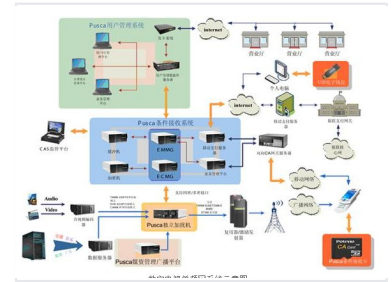

Digital Content Management Software

This software manages and distributes digital content across various platforms. It supports user management, conditional access, and mobile payments.

System Overview

Digital Content Management Solution

This comprehensive digital content management software provides a centralized architecture for secure media distribution and user administration. The system integrates advanced conditional access, multi-platform asset management, and seamless support for broadcast and mobile network infrastructures. Designed for scalability, it enables secure content encoding, data serving, and flexible payment gateway integration to facilitate efficient media workflows.

Core Modules

Supported Modules

- User Management System
- Conditional Access System (CAS)
- Media Asset Management (MAM) Platform
- Broadcast Infrastructure
- Mobile Payment Gateway
- Data Servers

Technical Infrastructure

Infrastructure Integration

Component	Function
EMMG/ECMG	Access Control Management
Multiplexer	Signal Transmission
Payment Gateway	Financial Transaction Processing
Broadcast Network	Distribution Channel

Technical Capabilities

Content Encoding, Data Scrambling, Signal Multiplexing, Bidirectional CA Server, Internet/Mobile Network Integration