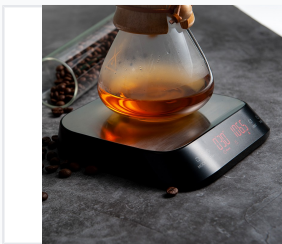

# Digital Coffee Scale with Timer

This digital coffee scale is designed for precise weighing and timing in coffee preparation. It features a high-definition red LED display for clear readings and offers multiple modes, including automatic and manual.

## Overview

The professional coffee scale features a high-definition LED display and a durable stainless steel platform, supporting both manual and automatic timing modes.

### Professional Precision Coffee Scale

This high-precision digital coffee scale is designed for professional baristas and home enthusiasts who demand accuracy in every brew. Featuring a durable stainless steel platform and a high-definition red LED display, it integrates both weighing and timing functions into a single, sleek device. With multiple operating modes including automatic timing, it simplifies the coffee-making process while ensuring consistent results.