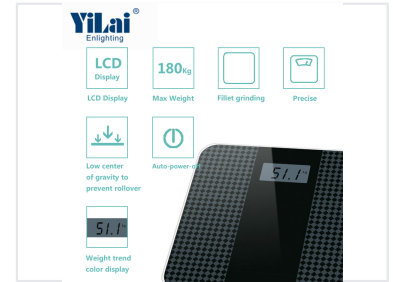

Digital Body Weight Scale with Color Indicator

This digital body weight scale measures body weight with high precision. It uses a three-color indicator system to provide feedback on weight changes relative to the last recorded weight.

ADDITIONAL IMAGES

Product Overview

Smart Weight Tracking with Visual Feedback

This digital body weight scale features an innovative three-color indicator system that provides immediate visual feedback on weight trends compared to your last recording. Designed for precision and safety, it includes high-precision strain gauge sensors and a low center of gravity to prevent rollover. The large LCD display and integrated BMI calculation make it an essential tool for health-conscious users seeking clear and actionable data.

Visual Indicator System

The scale features a comprehensive visual system for tracking weight trends and BMI status.

Weight Trend Indicators

Color	Meaning	Threshold
Green	Stable Weight	+/- 0.5kg from last record
Blue	Weight Loss	More than 0.5kg less than last record
Red	Weight Gain	More than 0.5kg higher than last record

Technical Specifications

Sensor System	High-precision strain gauge sensors
Display Type	LCD Display
Display Size	91 x 44 mm
Scale Dimensions	319 x 319 x 24 mm
Power Supply	3 x AAA lithium batteries

Smart Features