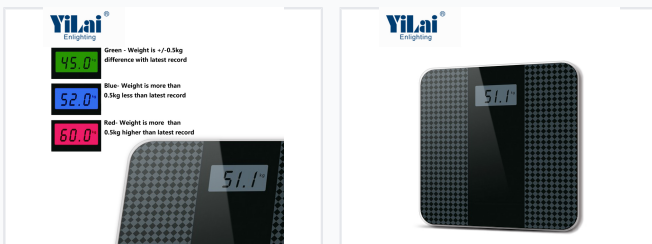

Digital Body Weight Scale with Color Indicator

This digital body weight scale measures body weight with high precision. It uses a three-color indicator system to provide feedback on weight changes relative to the last recorded weight.

ADDITIONAL IMAGES

Product Overview

Smart Weight Tracking with Visual Feedback

This digital body weight scale features an innovative three-color indicator system that provides immediate visual feedback on weight trends compared to your last recording. Designed for precision and safety, it includes high-precision strain gauge sensors and a low center of gravity to prevent rollover. The large LCD display and integrated BMI calculation make it an essential tool for health-conscious users seeking clear and actionable data.

Visual Indicator System

The scale features a comprehensive visual system for tracking weight trends and BMI status.

Weight Trend Indicators

Color	Meaning	Threshold
Green	Stable Weight	+/- 0.5kg from last record
Blue	Weight Loss	More than 0.5kg less than last record
Red	Weight Gain	More than 0.5kg higher than last record

Technical Specifications

Sensor System	High-precision strain gauge sensors
Display Type	LCD Display
Display Size	91 x 44 mm
Scale Dimensions	319 x 319 x 24 mm
Power Supply	3 x AAA lithium batteries

Smart Features