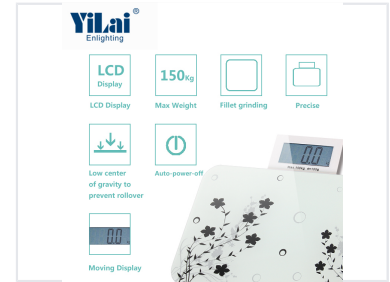

Digital Body Weight Scale - 150kg Capacity

This digital body weight scale provides accurate weight measurements. It has a maximum capacity of 150kg and features an easy-to-read LCD display.

ADDITIONAL IMAGES

Overview

Compact Digital Body Scale

This digital body weight scale offers a high-precision solution for health monitoring with a maximum capacity of 150kg. Featuring a unique moving LCD display and a compact 'mini pocket' design, it combines portability with advanced functionality like BMI calculation. Its durable 5mm tempered safety glass and low center of gravity ensure both safety and stability during use.

Performance

Key Performance Metrics

150 kg

Max Capacity

100 g

Division

5 mm

Glass Thickness

Measurement Units

kg

Design & Dimensions

Physical Dimensions

Component	Dimensions (mm)
Scale Size	230 x 140 x 18 mm
Display Size	29 x 80 mm

Technical Features

Detailed view of the scale's features including the 150kg capacity, BMI calculation, and compact dimensions.