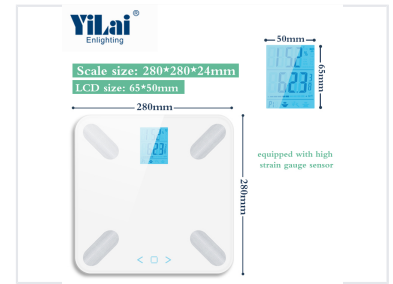

# Digital Body Fat Scale with BMI and KCAL Function

This digital body fat scale measures weight, body fat percentage, BMI, KCAL, muscle mass, and more. It supports up to 10 users and features a magic illumination button.

## ADDITIONAL IMAGES

## Technical Specifications

Weight Capacity	180 kg
Graduation	0.1 kg
Platform Material	5mm tempered safety glass
Power Source	3 x AAA batteries
Scale Dimensions	280 x 280 x 25mm