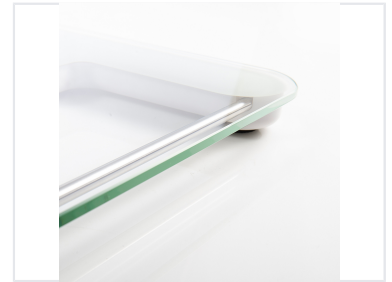

Digital Bathroom Weight Scale

This digital bathroom scale provides precise weight readings using high-precision sensors. It features a large LED display for easy visibility and offers convenient automatic calibration and shut-off functions.

ADDITIONAL IMAGES

Overview

Modern Digital Personal Scale

This high-precision digital bathroom scale combines a minimalist aesthetic with robust performance, featuring a 5mm high-strength tempered glass platform and a hidden LED display. Designed for accuracy and safety, it includes anti-collision rounded corners and four high-precision strain gauge sensors to detect even minor weight changes. The scale is ready to use out of the box with included batteries and a bonus body tape measure, making it an ideal choice for health-conscious users.