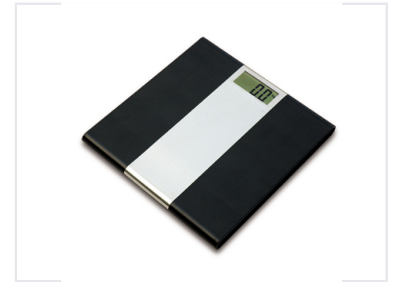

# Digital Bathroom Scale with Textured Surface

This digital bathroom scale features a square platform design. It accurately measures and displays weight, making it suitable for personal health monitoring.

### Professional Personal Monitoring

This digital bathroom scale features a durable, textured surface designed for stability and safety. Equipped with a clear digital display for immediate weight tracking, it offers an intuitive user experience. Its sleek, square platform with a modern silver-tone finish makes it an ideal addition to any home wellness setup.

## Technical Details

Surface Design	Textured non-slip black surface
Display	Digital readout
Aesthetics	Square Platform, Silver-colored accent stripe