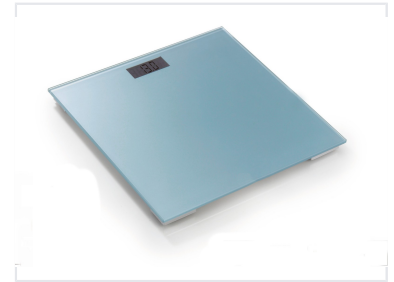

# Digital Bathroom Scale with Tempered Glass Platform

This digital bathroom scale is designed for personal weight measurement. It features a tempered glass platform, high-precision sensors, and a clear LCD display for easy reading.