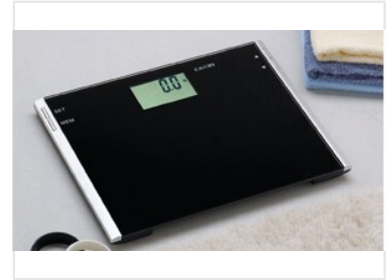

Digital Bathroom Scale with LCD Display

This digital bathroom scale features a sleek black glass platform and a clear LCD display. It provides precise weight measurements and complements modern bathroom decor with its design.

Overview

Modern Precision Monitoring

This digital bathroom scale features a sleek black glass platform designed to complement contemporary bathroom decor. Equipped with advanced sensors, it provides highly accurate weight tracking for personal health and fitness monitoring. The device includes user-friendly features such as an auto-on/off function and overload indication, ensuring reliability and ease of use for everyday health management.

Technical Specifications

Display Type	LCD
Platform Material	Glass
Platform Color	Black

Features

Display Indicators	0.0 • SET • MEM
Smart Features	Auto-on, Auto-off, Overload Indication