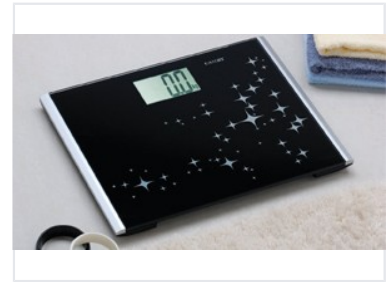

Digital Bathroom Scale with LCD Display

This digital bathroom scale is designed for personal weight management. It features a clear LCD display for easy weight reading.

Product Overview

Precision Weight Management

This digital bathroom scale combines functional accuracy with a sleek, modern aesthetic. Featuring a durable black surface adorned with star-like decorations, it serves as an elegant addition to any bathroom or health monitoring setup. The integrated high-clarity LCD display ensures that weight readings are easily visible and legible for quick, effortless tracking.

Key Features

Surface Finish

Black Surface • Star Pattern

Display Technology

High-Clarity LCD

Design Style

Modern, Minimalist, Decorative

Usage