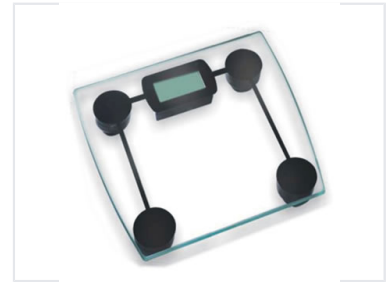

# Digital Bathroom Scale with Glass Platform

Digital bathroom scale designed for personal weight measurement. It features a glass platform, digital display, and circular feet for stability.

### Professional Digital Bathroom Scale

This high-precision digital bathroom scale features a durable, sleek glass platform designed for modern personal health monitoring. Equipped with a clear digital display for immediate weight readout, it combines aesthetic appeal with functional reliability. The four-point stability system ensures consistent and accurate measurements for daily use.

### Design Features

- Digital weight readout
- Black accent finish
- Four-point stabilization feet

### Platform Material

Tempered Glass