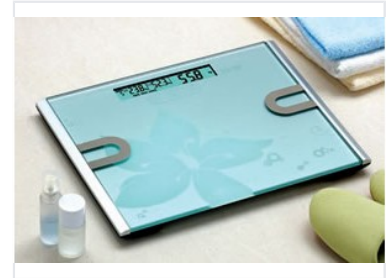

Digital Bathroom Scale with Floral Design

This digital bathroom scale features a glass platform with a floral design. It is designed for personal use in monitoring weight with a digital display.

Product Overview

Elegant and Functional Design

This digital bathroom scale combines aesthetic appeal with precise measurement capabilities. Featuring a durable glass platform adorned with a sophisticated floral design, it seamlessly integrates into any modern bathroom decor. Its slim profile ensures easy storage, while the clear digital display provides quick and accurate weight readings for daily health monitoring.

Technical Specifications

Measurement Units

- Kilograms (kg)
- Pounds (lb)