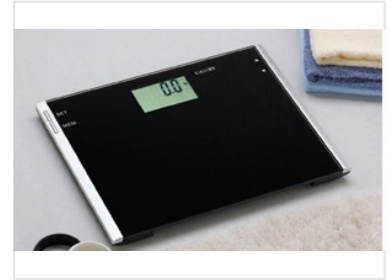

Digital Bathroom Scale with Black Glass Platform

This digital bathroom scale features a sleek black glass platform with a digital display for easy weight reading. It includes touch-sensitive buttons for setting preferences and memory functions.

Product Overview

Sleek Digital Bathroom Scale

This digital bathroom scale combines modern aesthetics with functional precision. Featuring a durable black glass platform, it provides a sophisticated look suitable for any home or wellness environment. The integrated digital display ensures clear, accurate weight readings, while touch-sensitive controls allow for easy navigation of settings and memory functions.

Design & Build

Platform Material	Black Glass
Interface Type	Touch-sensitive buttons

Features

Display Indicators

- SET
- MEM
- 0.0 Reading

Key Features	Digital Display, Memory Function, Touch Controls, Home Use
--------------	--