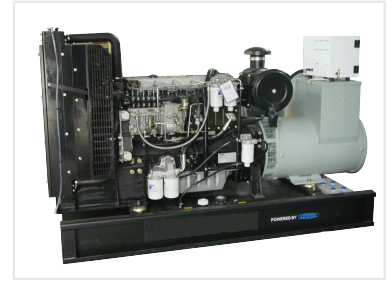

Diesel Power Generator Set

This diesel generator set provides a reliable and efficient power source suitable for various applications. It is designed with a durable enclosure for noise reduction and weather protection.

ADDITIONAL IMAGES

Overview

Reliable Power Generation Solution

This diesel generator set is engineered for robust performance and dependability, featuring an optimized combustion and fuel-supply system that maximizes efficiency. Designed for both prime and standby power needs, the unit includes a high-performance, brushless self-excited alternator with advanced protection capabilities. The integrated intelligent control system provides automated start/stop functionality, data measurement, and comprehensive alarm protection for seamless operation.