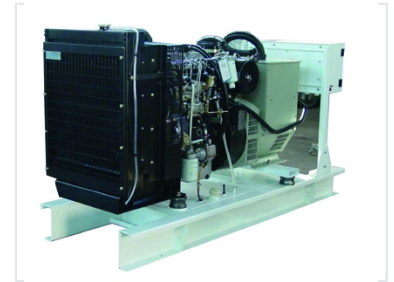

Diesel Power Generator Set

This diesel generator set provides a robust and reliable power solution for diverse applications. It features a heavy-duty diesel engine coupled with a high-efficiency alternator, ensuring stable and consistent power output.

Product Overview

Robust Power Solution

The Ray Walter Power Series diesel generating set is a high-performance power solution engineered for reliability and durability. Featuring a heavy-duty diesel engine and a high-efficiency alternator, it provides consistent power for both prime and standby applications. The unit is constructed on a reinforced steel base frame equipped with vibration isolators to ensure stable, quiet operation.