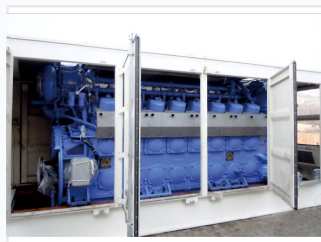

Diesel Generator Set

This diesel generator set is engineered for reliable electric power generation in diverse settings. It features a heavy-duty diesel engine and high-capacity alternator, ensuring consistent performance with advanced monitoring and protection systems.

ADDITIONAL IMAGES

Overview

Advanced Power Generation

The 240 series diesel generator set is engineered based on advanced domestic and international technology standards, ensuring high-level performance and reliability. Designed for versatility, this unit is capable of operating on both light and heavy diesel oil, making it adaptable to various fuel supply environments. Its robust construction and sophisticated control systems make it an ideal solution for industrial, commercial, and emergency power backup requirements.