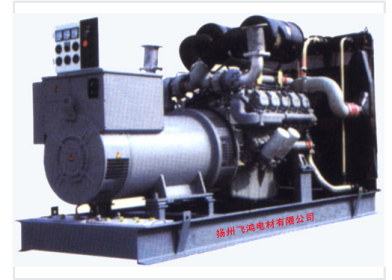

Diesel Generator Set, 20kW-1200kW

High-performance diesel generator sets range in power from 20kW to 1200kW. Engineered for reliability and efficiency, these generator sets provide dependable power for a variety of applications.

Product Overview

Dependable Industrial Power Solutions

This diesel generator series provides robust and reliable performance for a wide range of industrial and commercial applications. Engineered for efficiency, these units offer a cost-effective alternative to imported models without compromising on quality or operational stability. With versatile configurations available, including mobile and remote-controlled options, these systems are designed to meet diverse power supply requirements.

Technical Specifications

Power Output Range

20 kW

Minimum Power

1200 kW

Maximum Power

Available System Types

- Common Standard Type
- Mobile Power Trailers
- Automation and Remote Control Type
- Low-Noise Type
- Telemetry and Remote Inquiry Units
- Multi-Parallel Units
- Emergency Power Supply Vehicle