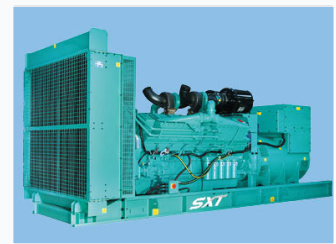

ADDITIONAL IMAGES

Product Overview

Industrial Power Solutions

This heavy-duty diesel generator set is engineered for maximum efficiency, economic operation, and convenient maintenance. Designed for both standby and prime power applications, it provides reliable energy for various industrial and commercial needs. Built to adhere to rigorous international standards, this unit ensures robust performance and seamless integration into existing power infrastructure.

Standards and Compliance

International Standards

ISO8528, ISO3046, IEC34

Construction

Hardware Components

- Robust diesel engine
- High-performance alternator
- Sturdy base frame
- Large capacity cooling radiator
- Integrated air filtration system
- Industrial exhaust system