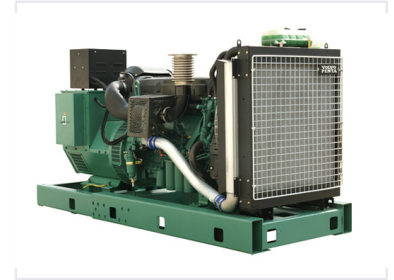

Diesel Generator Set

This diesel generator set provides a reliable power solution for diverse applications. Its exhaust emissions are compliant with EURO two, EURO three, and EPA standards.

Overview

High-Performance Power Generation

This diesel generator set offers a robust and reliable power solution engineered for diverse operational needs. Powered by a high-efficiency electronic fuel injection diesel engine, it ensures stable and consistent power output. Designed with environmental consciousness, the unit complies with international exhaust emission standards, making it suitable for demanding professional environments.

Technical Standards

Emission Compliance	EURO II, EURO III, EPA

Engine Specifications

Fuel Injection	Electronic Fuel Injection

Design & Build

Construction Features

- Heavy-duty construction
- Durable components
- Sturdy base frame for transport
- Integrated control panel

Monitoring & Control

Monitored Parameters

Voltage • Current • Frequency • Engine Status