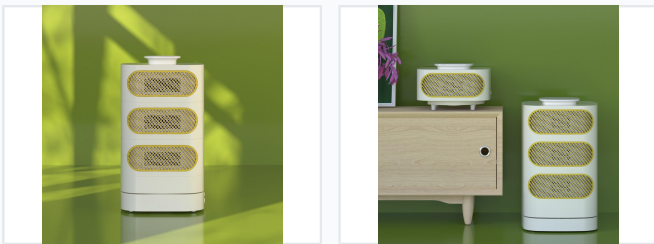

# Detachable 360° Rotating Space Heater

This detachable space heater provides 360-degree heating and includes a remote control. It is designed for multiple purposes with adjustable working time and independent use.

## Product Overview

The innovative modular design allows for independent desktop use or combined 360-degree room heating.

### Revolutionary Modular Heating Solution

This innovative space heater features a unique detachable design that allows for both independent monomer use and combined 360° omnidirectional heating. Equipped with advanced PTC ceramic elements, it delivers rapid warmth in just 3 seconds, making it ideal for targeted heating in offices, bedrooms, and living spaces. The modular structure provides unmatched versatility, allowing users to customize heat output by adding or removing heating units.

## Design & Dimensions

Single Unit Dimensions	8.7in x 8.7in x 3.5in
Rotation Range	120 degrees left and right (360° total coverage)
Design Features	Detachable Structure, Hidden Cord Interface, Square Anti-tip Design, Gold-colored Grilles