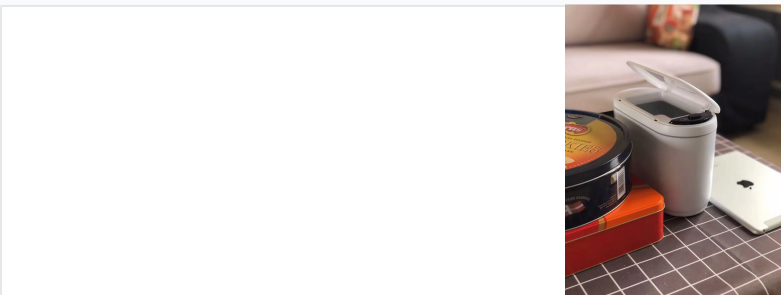

Desktop Touchless Sensor Trash Can

This desktop trash can offers hands-free operation with its smart sensor technology. The touchless design promotes hygiene and reduces the spread of germs.

ADDITIONAL IMAGES

Product Overview

Smart Desktop Waste Management

This portable touchless sensor trash can is designed for high-hygiene environments such as offices, cars, and home desktops. Featuring advanced motion-sensor technology, it allows for completely hands-free operation to reduce the spread of germs. Its compact ABS construction and sleek aesthetic make it a versatile solution for small-space waste disposal.

Technical Specifications

Material Composition

Component	Material
Body	ABS Plastic
Lid	ABS Plastic

Power Requirements

2 x AA size batteries (not included)

Key Features

Core Functionalities

- Automatic motion sensor lid
- Soft-close quiet operation
- Fingerprint-resistant surface
- Stay-open function for extended use
- Integrated liner ring to secure bags