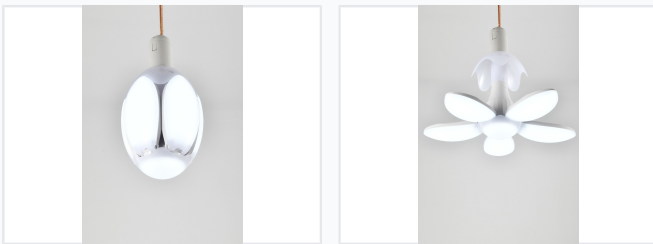

# Deformable Egg LED Light

This deformable LED light can transform from an egg shape to a flower shape. It uses a high-quality LED light source, ensuring low light attenuation and a long life.

## ADDITIONAL IMAGES

### Versatile Deformable Lighting

This innovative LED light features a unique deformable egg-shaped design that allows for adjustable lighting angles and customized coverage. Engineered with 176 high-efficiency SMD2835 LED chips, it delivers powerful 45W illumination suitable for various indoor applications. Its modern aesthetic and energy-efficient performance make it an ideal solution for both task and ambient lighting needs.